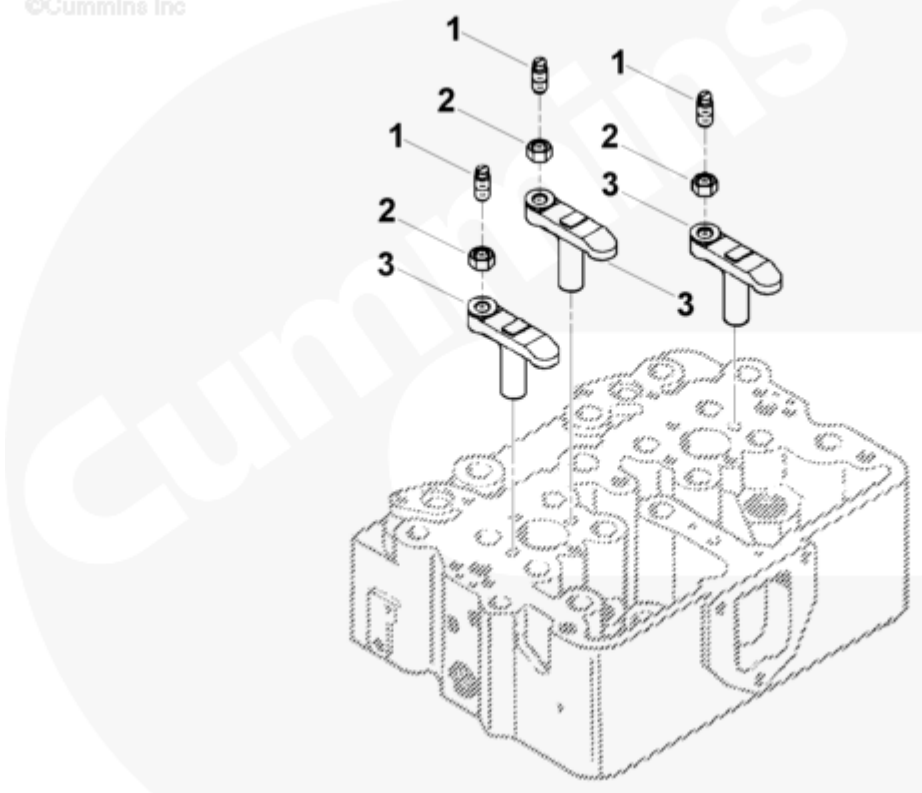

## Parts Catalog - Option Detail

Electronic Parts Catalog - Option Detail				
Option	Group	Graphic	Film Card	Date
PP413	02.01.1	ch100gc	F	15-SEP-95
<b>Engines</b>	NH/NT 855, NT495, NT743, NTA855 N106			

©Cummins Inc

ch100gc

SMALL | MEDIUM | LARGE

Cart	Ref No	Part Number	Part Description	Required	Remarks
<a href="#">View My Cart</a>					
		PP413	Crosshead		
					Crosshead
<input type="checkbox"/>		3030038	Valve Crosshead	12	
<input type="checkbox"/>	1	147389	Crosshead Adjusting Screw	1	3/8 - 24 x 3/4 inch
<input type="checkbox"/>	2	203131	Heavy Hexagon Nut	1	3/8 - 24 UNF
	3	3028293	Valve Crosshead	1	